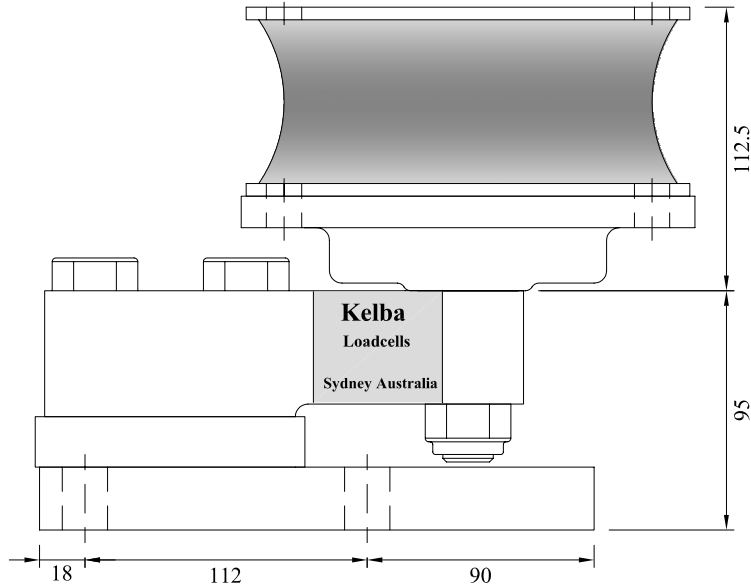

# Kelba KO41 Nickel Plated / KO54 Stainless Steel FK 2500 - 5000 Mounting Kits

Kelba ( Australia ) Pty Ltd					
Reference		KO41/KO54 FK 2500 - 5000 Mounting Kit			
Date	07/02/07				
Drawn By	M.Rodrick				
Approved		Drg No.	KO41/KO54 FK 2500 - 5000 Mount Kit - 1	Rev	
Scale	1:3			Date	