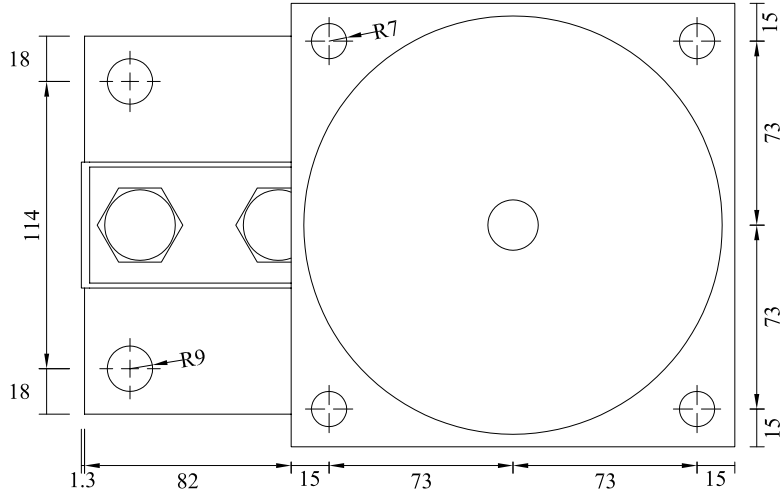

# Kelba KO41 Nickel Plated / KO54 Stainless Steel FK 2500 - 5000 Mounting Kits

Kelba ( Australia ) Pty Ltd					
Reference		KO41/KO54 FK 2500 - 5000 Mounting Kit			
Date	07/02/07				
Drawn By	M.Rodrick				
Approved		Drg No.	KO41/KO54 FK 2500 - 5000 Mount Kit - 1	Rev	
Scale	1:3			Date	