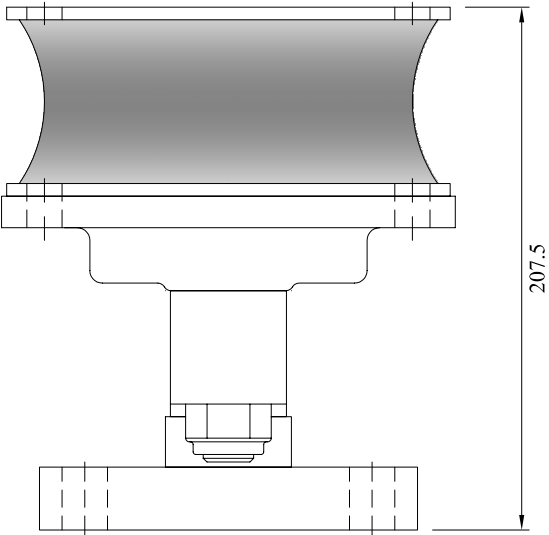

# Kelba KO41 Nickel Plated / KO54 Stainless Steel FK 2500 - 5000 Mounting Kits

Kelba ( Australia ) Pty Ltd					
Reference		KO41/KO54 FK 2500 - 5000 Mounting Kit			
Date	07/02/07				
Drawn By	M.Rodrick				
Approved		Drg No.	KO41/KO54 FK 2500 - 5000 Mount Kit - 1	Rev	
Scale	1:3			Date	