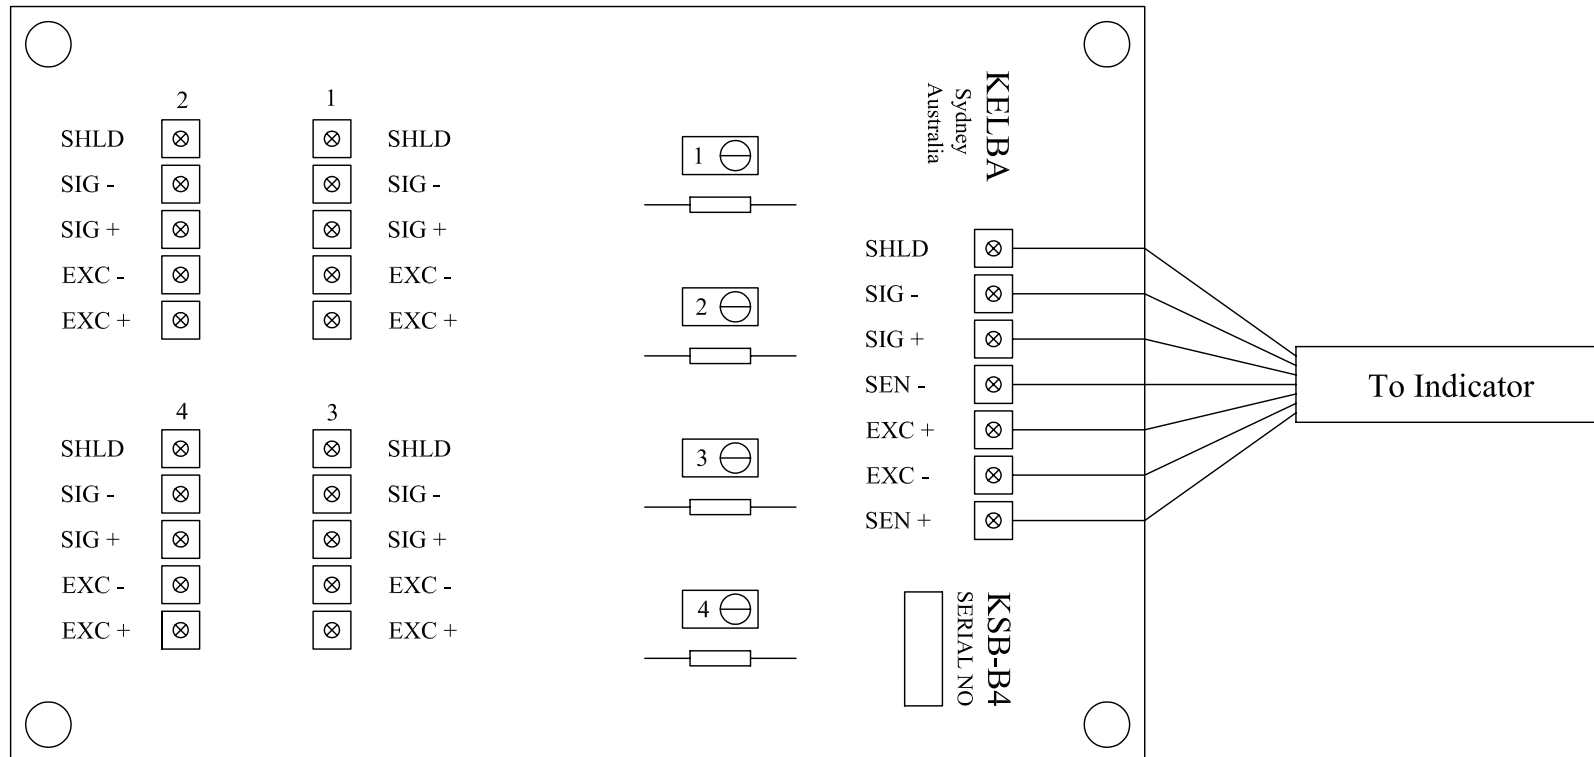

Kelba Summing Junction Board Model: KSB-B4

KELBA (Australia) Pty. Ltd.		
KSB-B4 Summing Junction Box Schematic Diagram		
DATE 30-10-06	SCALE 1:1	ISSUE: 1